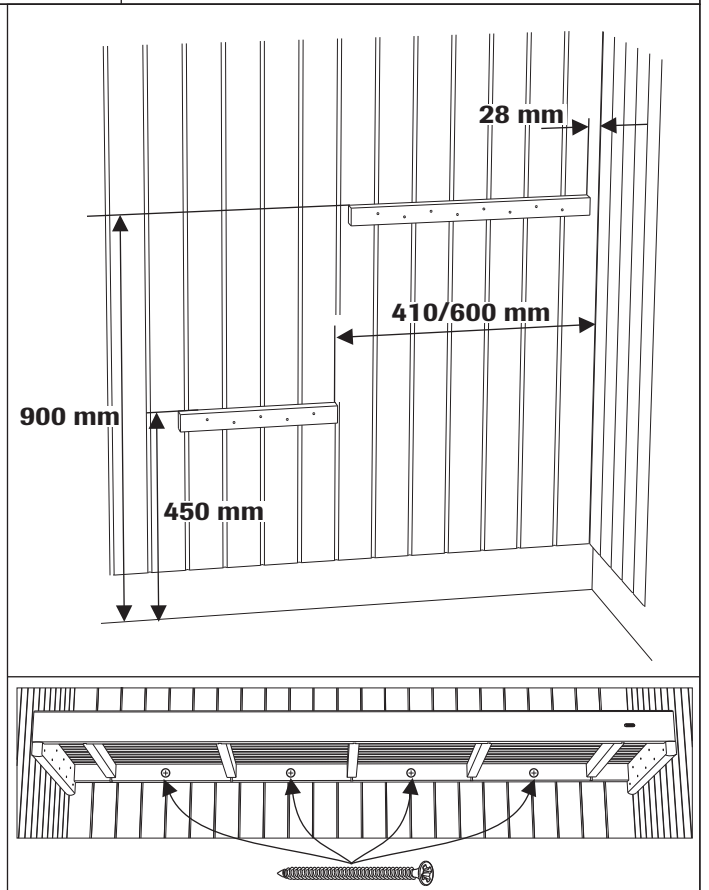

# LAVE, BENCH, BANK, BANQUETTE E28

# LAVE, BENCH, BANK, BANQUETTE E68

x16

60mm

TYLÖ

Laven kan kapas till önskad längd. / The bench could be cut to the length you require.