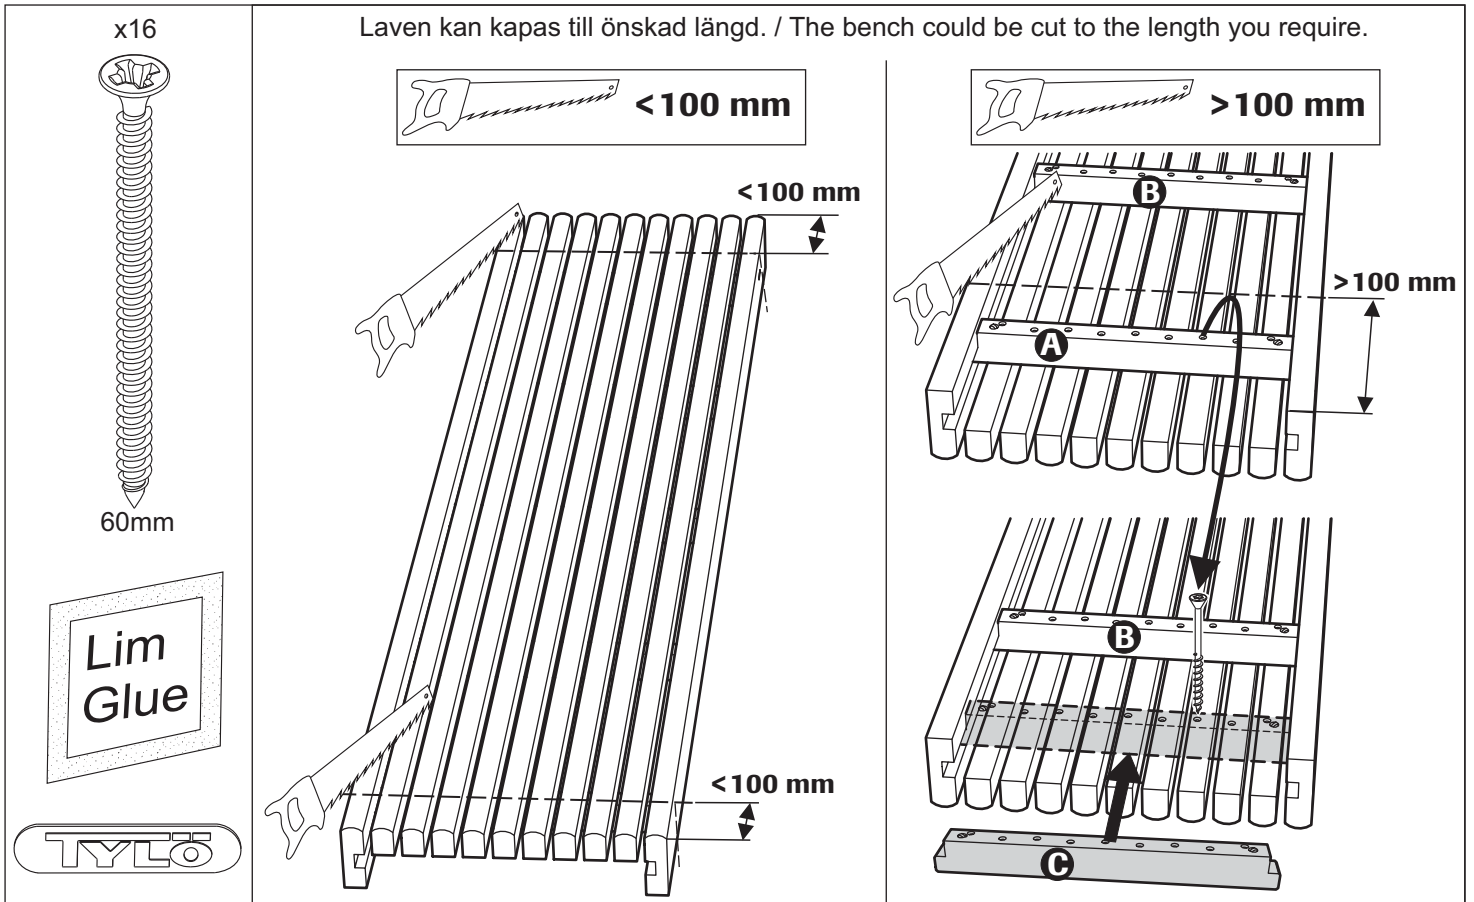

# LAVE, BENCH, BANK, BANQUETTE E68

x16

60mm

TYLÖ

Laven kan kapas till önskad längd. / The bench could be cut to the length you require.