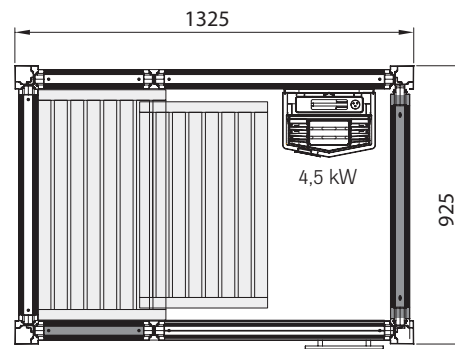

Generous on the inside, but economical on the outside.

Our Swedish designers set themselves the task of combining practical everyday functions with an elegant setting where you can relax and pamper yourself in style. But Tylö sauna i1309 is also remarkable for its ingenious compact design with the outside measures of 1325 x 925 mm, height 2100 mm.